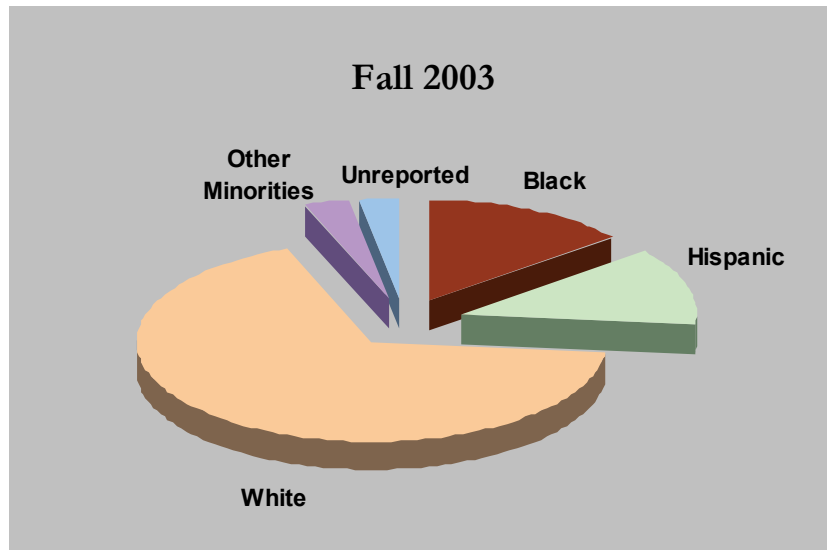

Fall Semester Enrollment by Ethnicity

	Black	Hispanic	White	Other Minorities	Unreported
Number of students	736	761	4169	238	378
% of Total Students	12%	12%	66%	4%	6%

	Black	Hispanic	White	Other Minorities	Unreported
Number of students	864	760	4099	186	248
% of Total Students	14%	12%	67%	3%	4%