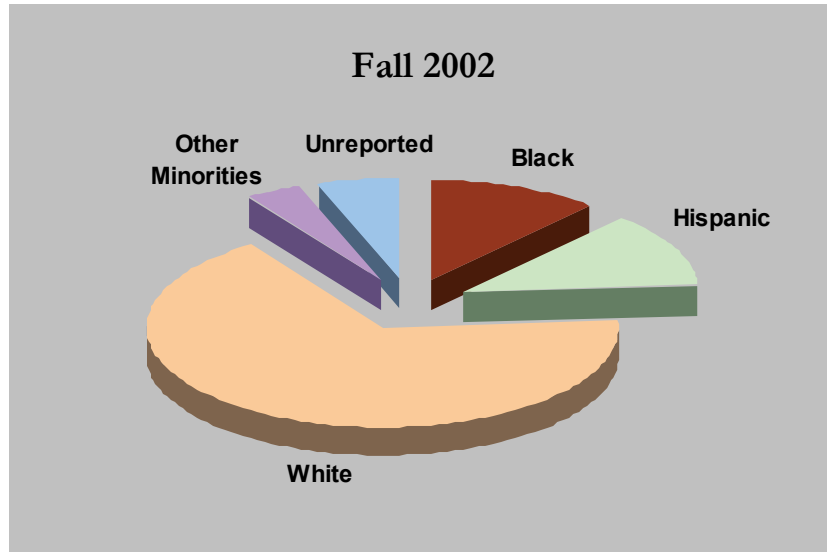

Fall Semester Enrollment by Ethnicity

	Black	Hispanic	White	Other Minorities	Unreported
Number of students	736	761	4169	238	378
% of Total Students	12%	12%	66%	4%	6%

	Black	Hispanic	White	Other Minorities	Unreported
Number of students	864	760	4099	186	248
% of Total Students	14%	12%	67%	3%	4%