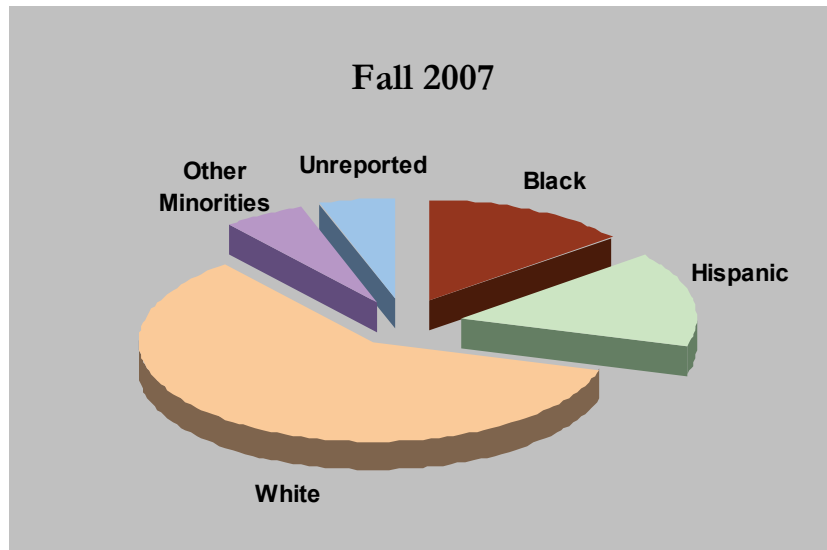

Fall Semester Enrollment by Ethnicity

	Black	Hispanic	White	Other Minorities	Unreported
Number of students	811	861	3481	332	507
% of Total Students	14%	14%	58%	6%	8%

	Black	Hispanic	White	Other Minorities	Unreported
Number of students	768	996	3343	326	641
% of Total Students	13%	16%	55%	6%	11%