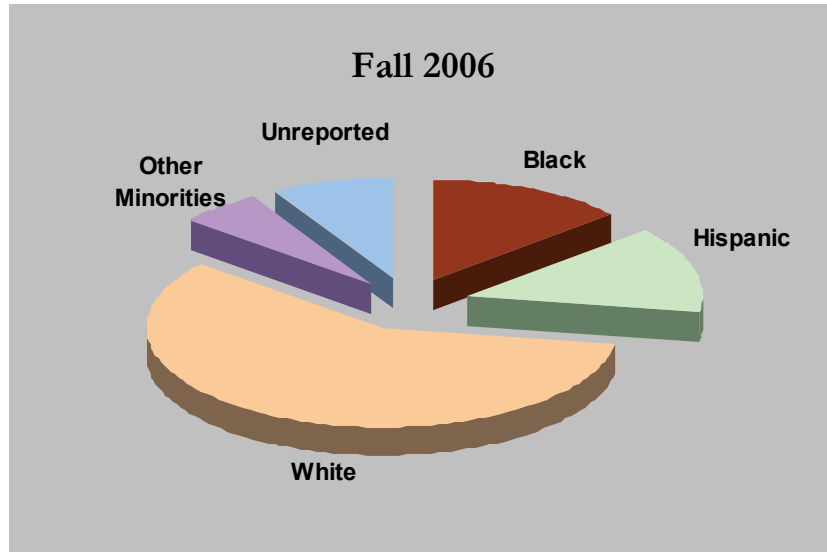

Fall Semester Enrollment by Ethnicity

	Black	Hispanic	White	Other Minorities	Unreported
Number of students	811	861	3481	332	507
% of Total Students	14%	14%	58%	6%	8%

	Black	Hispanic	White	Other Minorities	Unreported
Number of students	768	996	3343	326	641
% of Total Students	13%	16%	55%	6%	11%