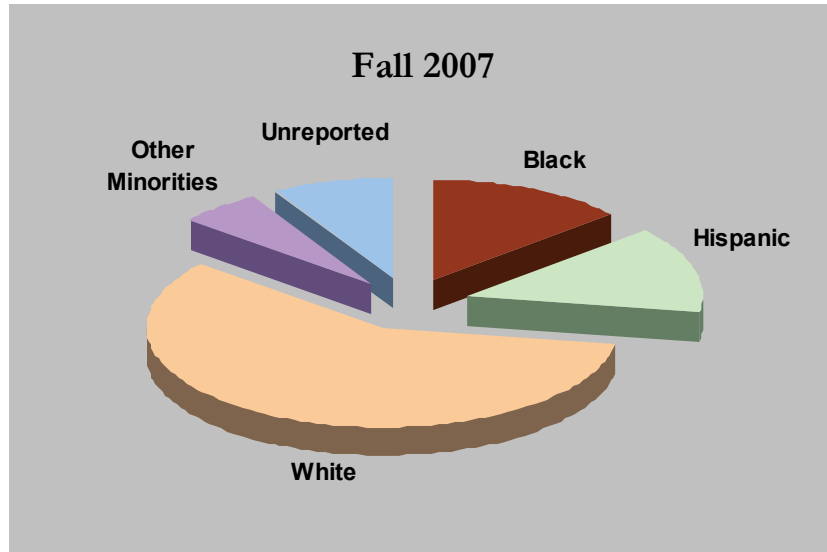

Fall Semester Enrollment by Ethnicity

	Black	Hispanic	White	Other Minorities	Unreported
Number of students	768	996	3343	326	641
% of Total Students	13%	16%	55%	6%	11%

	Black	Hispanic	White	Other Minorities	Unreported
Number of students	937	1158	3443	358	435
% of Total Students	15%	18%	54%	6%	7%