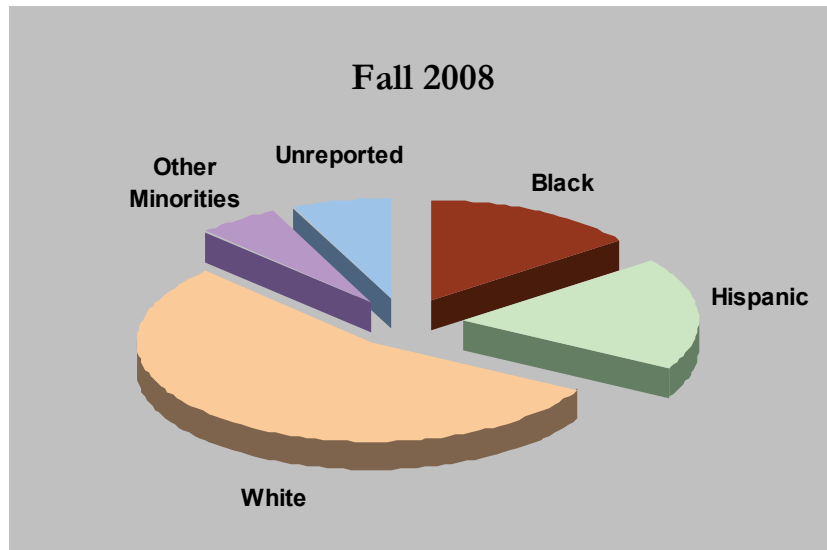

Fall Semester Enrollment by Ethnicity

	Black	Hispanic	White	Other Minorities	Unreported
Number of students	768	996	3343	326	641
% of Total Students	13%	16%	55%	6%	11%

	Black	Hispanic	White	Other Minorities	Unreported
Number of students	937	1158	3443	358	435
% of Total Students	15%	18%	54%	6%	7%