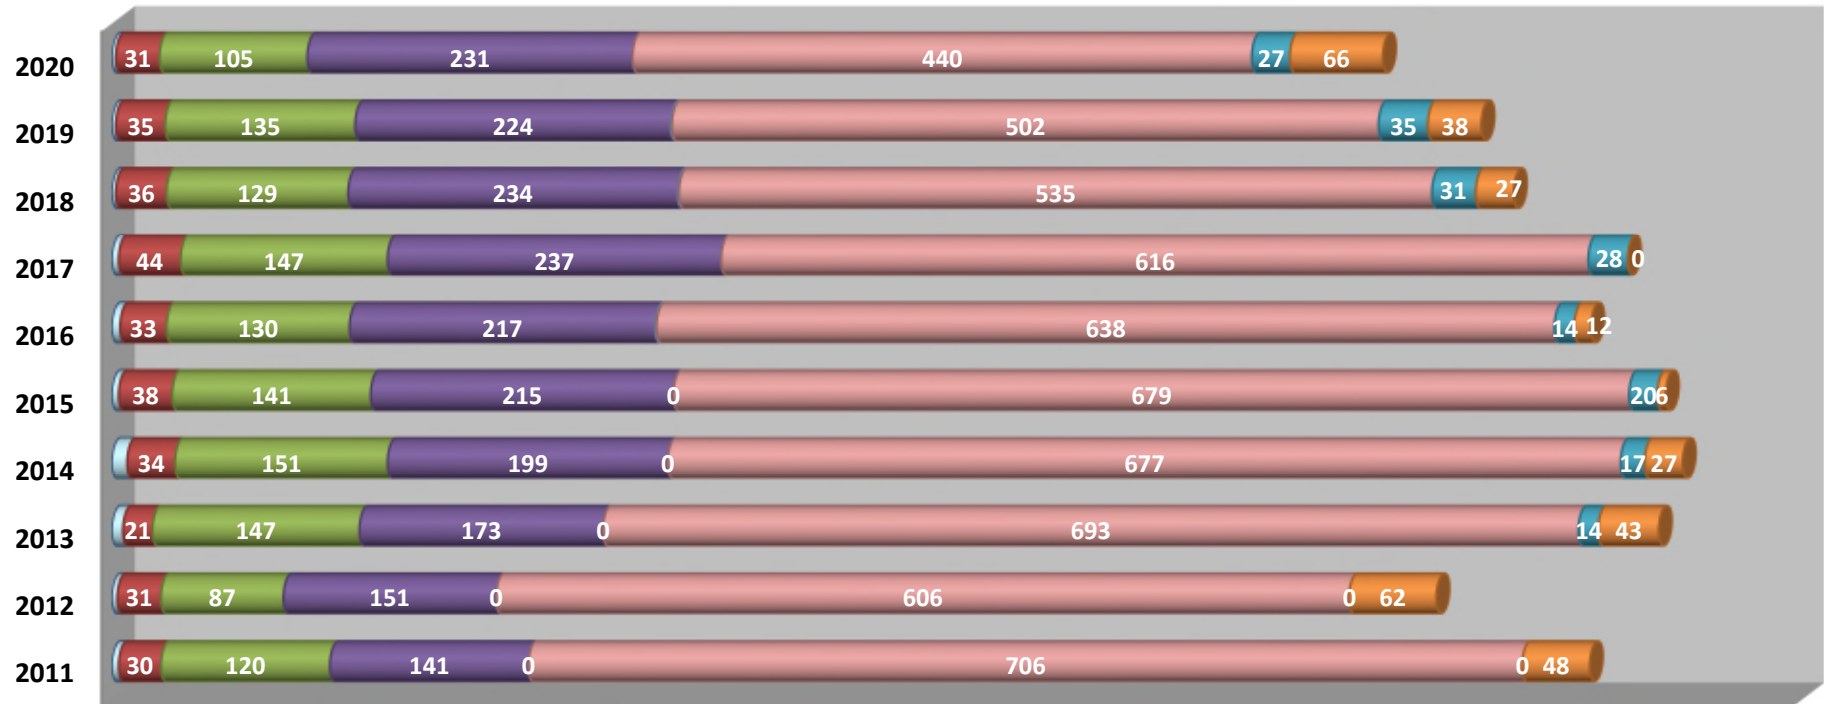

### Degrees & Certificates by Ethnicity\* 2011 - 2020

- American Indian/Alaska Native
- Asian
- Black or African American
- Hispanic
- Native Hawaiian or other Pacific Islander
- White
- Two or More Races
- Unknown

\*Due to privacy regulations, information for group sizes less than 10 are not shown.