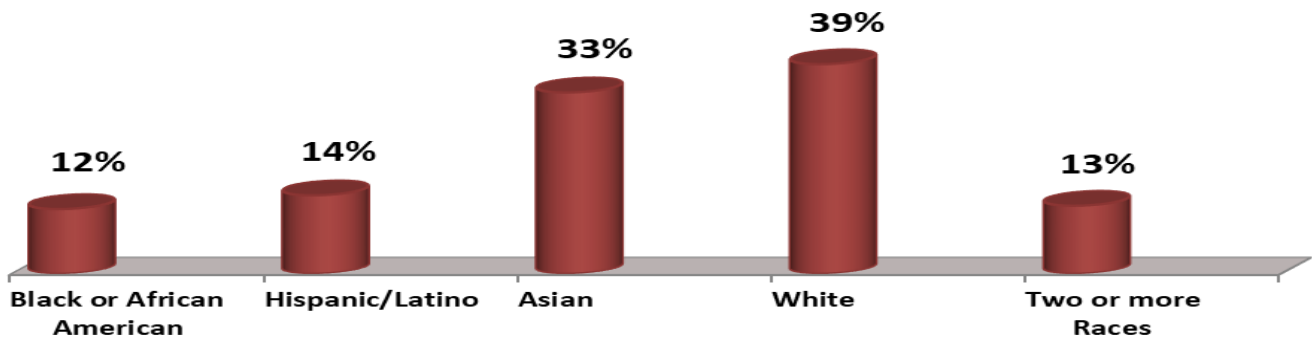

## 2021 Overall Graduation Rate by Gender & Race/Ethnicity as reported to IPEDS

Percentage of First-time, Full-time, Degree- or Certificate-Seeking Students who began their studies in Fall 2018 and graduated within 150% (e.g. 3 years for a 2-year program) of “normal time” to completion for their program.