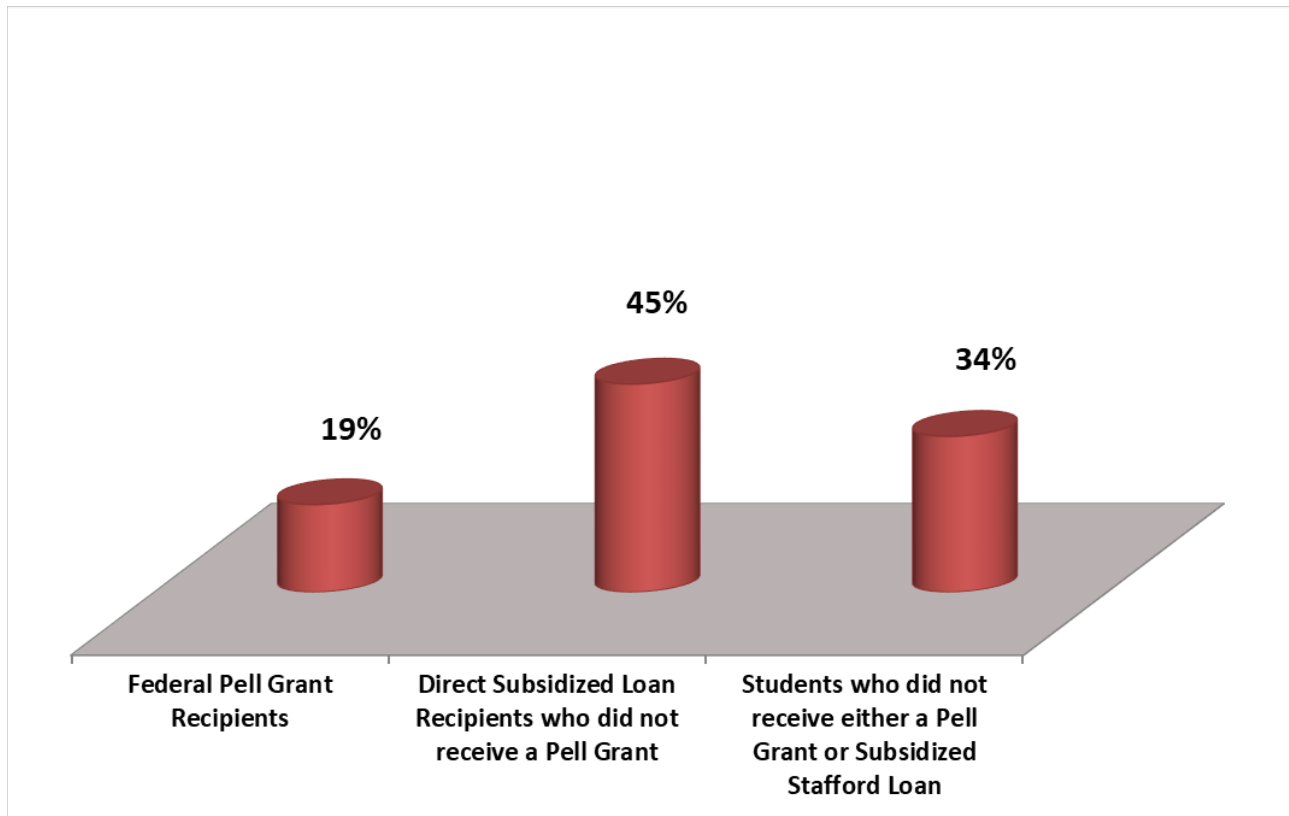

2021 Overall Graduation Rate by Federal Aid Status

Percentage of First-time, Full-time, Degree- or Certificate-Seeking Students who began their studies in Fall 2018 and graduated within 150% (e.g. 3 years for a 2-year program) of “normal time” to completion for their program.