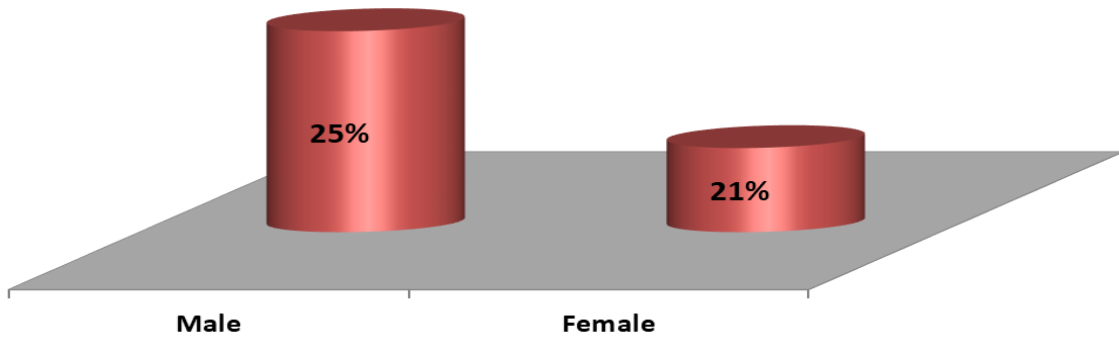

## 2021 Overall Graduation Rate by Gender & Race/Ethnicity as reported to IPEDS

Percentage of First-time, Full-time, Degree- or Certificate-Seeking Students who began their studies in Fall 2018 and graduated within 150% (e.g. 3 years for a 2-year program) of “normal time” to completion for their program.