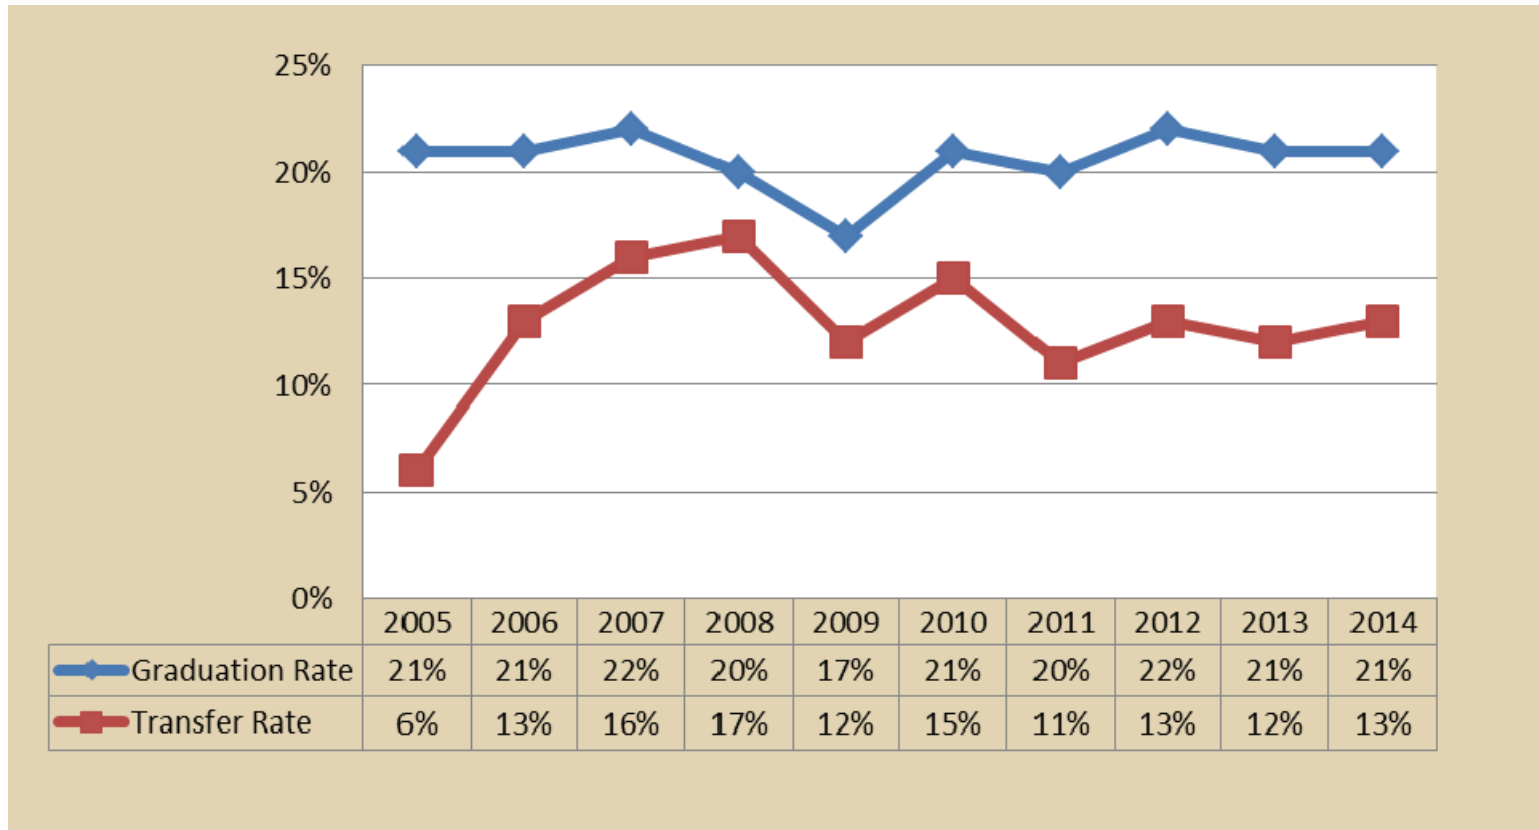

## IPEDES Graduation & Transfer Rates

Percentage of First-time, Full-time, Degree- or Certificate-Seeking Students who graduated or transferred out within 150% (e.g. 3 years for a 2-year program) of “normal time” to completion for their program.