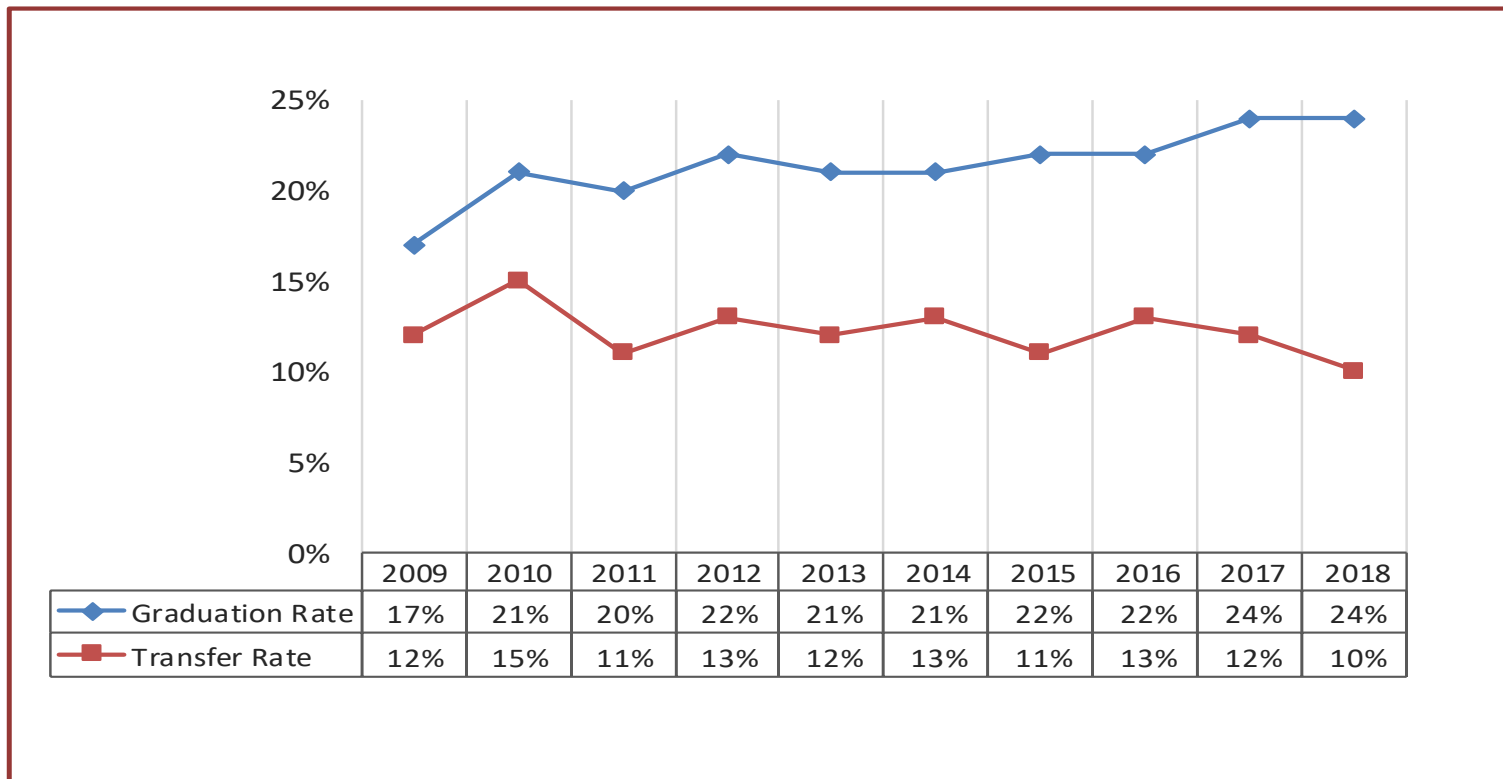

## IPEDS Graduation & Transfer Rates

Percentage of First-time, Full-time, Degree- or Certificate-Seeking Students who graduated or transferred out within 150% (e.g. 3 years for a 2-year program) of “normal time” to completion for their program.