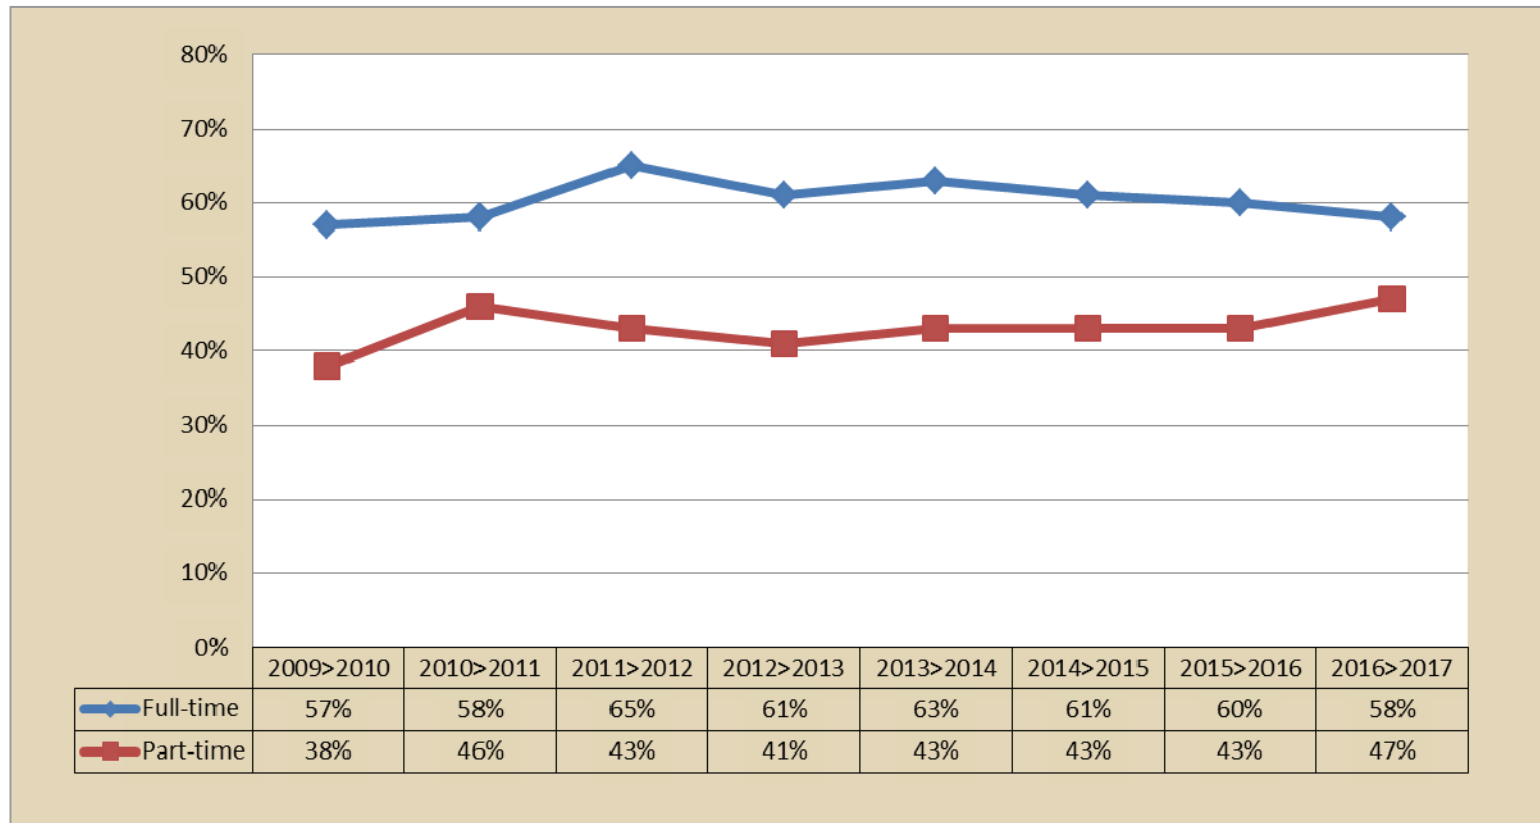

IPEDS Retention Rates for First-time Students

Percentage of First-time, Degree- or Certificate-Seeking Students who began their studies in the fall and returned the following fall. The full-time percentages include program completers within the first year.