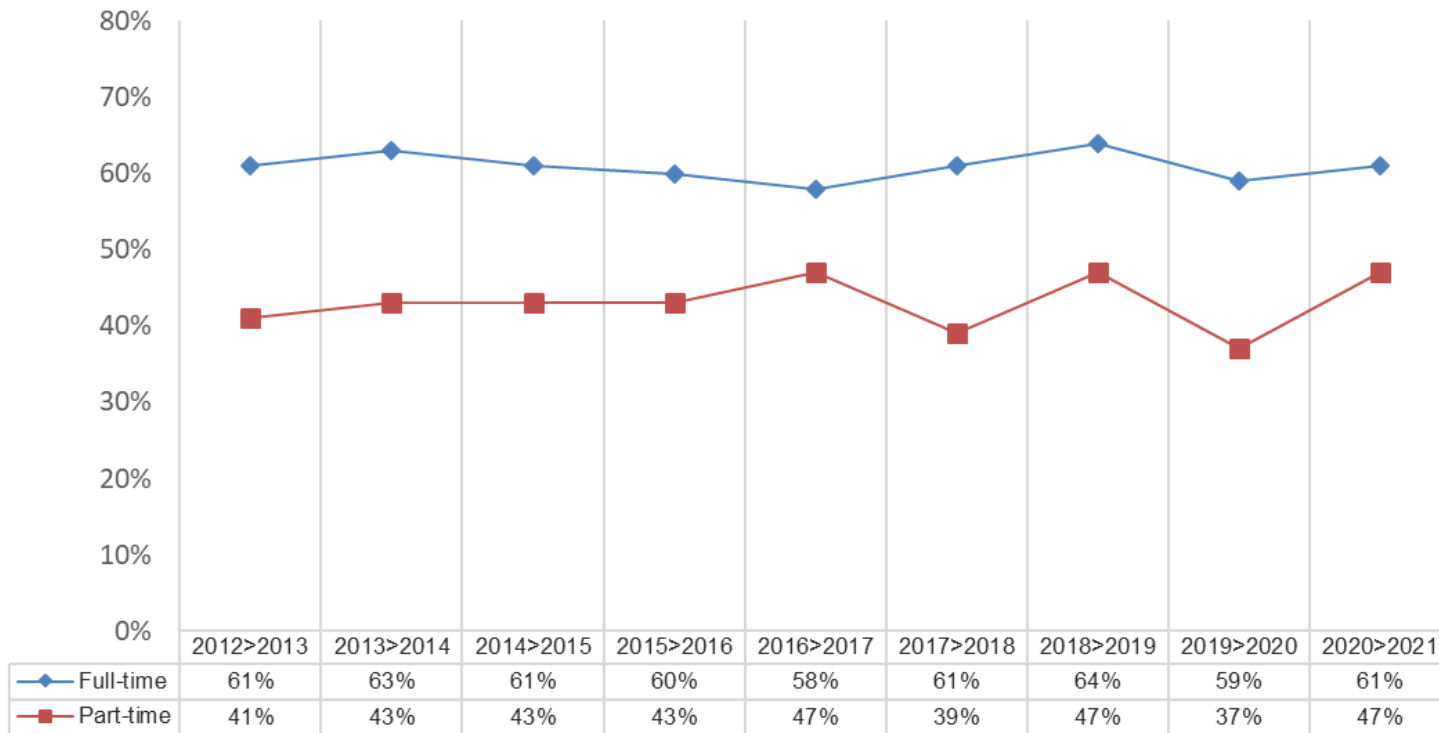

IPEDS Retention Rates for First-time Students

Percentage of First-time, Degree- or Certificate-Seeking Students who began their studies in the fall and returned the following fall. The full-time percentages include program completers within the first year.